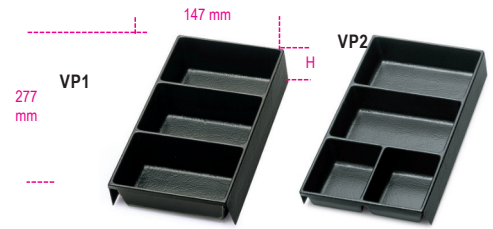

VP1 - VP2

thermoformed trays for small items, made from plastic for all roller cabs C22, C23, C23C

art.	art.	H mm
088880351	VP1	50
088880352	VP2	35