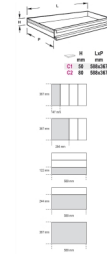

# T261 **hard thermoformed tray with tool assortment**

 1420 g

	art.	
024240261	T261	hard thermoformed tray with tool assortment
024000466	TV264	thermoformed tray T261, empty

- n. **920B:** 1/2" square drive bi - hex sockets ○ □1/2-13-14-17-19 mm
- n. **920TX:** 1/2" drive, socket drivers for Torx® head screws ○ □1/2-T55
- n. **1491:** adjustable oil filter wrench Ø 65÷110 mm
- n. **1494:** ■ 8 x ■ 10 mm ○ 8 mm x 3/8" ○ 10x11 mm ○ 12x13 mm ○ 14x17 mm ○ 19 mm
- n. **1494PB:** □1/2-17 mm
- n. **1496C:** ■ 8 x ■ 10 mm